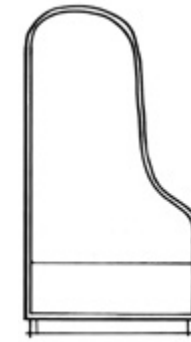

STEINWAY PIANO SIZES

**MODEL D
CONCERT GRAND**

LENGTH 8'11 3/4" (274 CM)
WIDTH 61 1/4" (156 CM)
WEIGHT 990 LBS (450 KG)